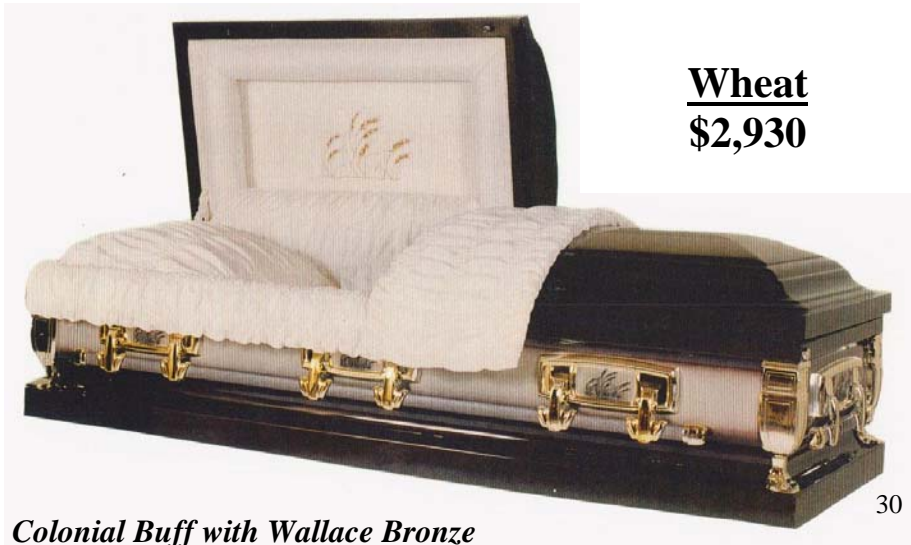

18

Caskets

18 gauge Steel Crepe Interior
 By Paul Casket

Range of Prices \$2950-2076
 Prices Effective November 2009
 Prices subject to change without notice

Royal
\$2,076

*Bronze Metal flake
 Royal Swing Bar Hardware
 Rosetan Crepe Interior*

31

Farm
\$2,930

*Ginger with Metallic Copper finish
 Farm Swing Bar Hardware
 Rosetan Saxon Crepe Interior*

29

18 gauge Steel Crepe Interior

Wheat
\$2,930

*Colonial Buff with Wallace Bronze
Wheat Swing Bar Hardware
Rosetan Saxon Crepe Interior*