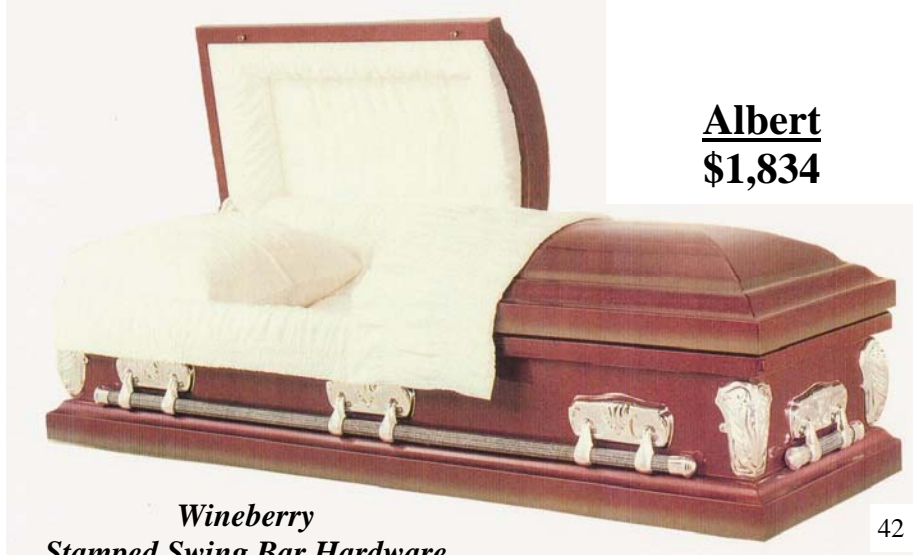

20 gauge Steel Protective

Albert
$1,834

Wineberry
Stamped Swing Bar Hardware
White Crepe Interior