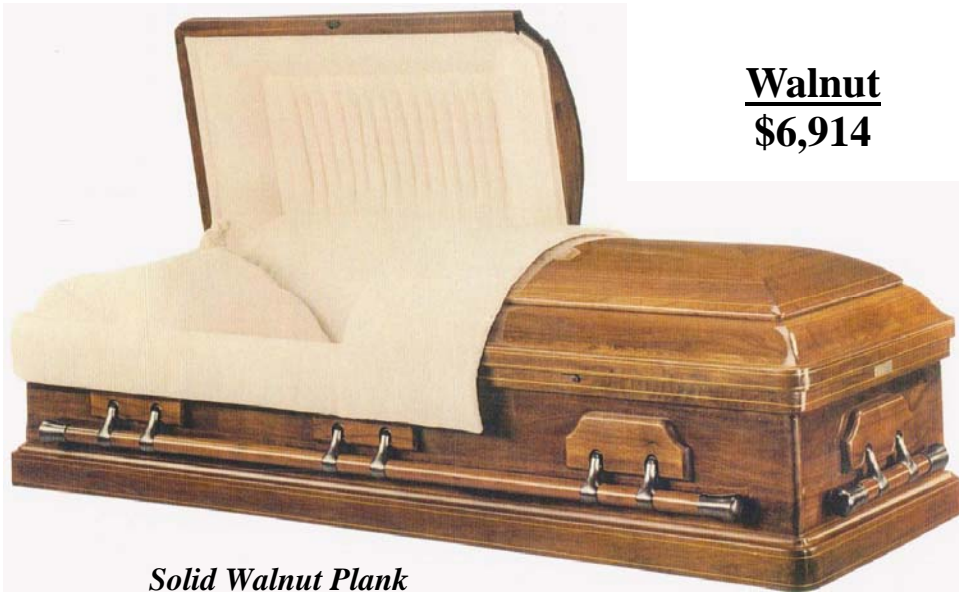

### Solid Wooden Plank

*By Paul Casket*

Range of Prices \$6914-3190

Prices Effective November 2009

Prices subject to change without notice

**Calvary Oak**  
**\$4,056**

*Solid Oak Plank  
 Oak Swing Bar Hardware  
 Cross and Bible Rosetan Saxon Crepe*

12

**Craftsman Cherry**  
**\$5,050**

*Solid Cherry Plank  
 Cherry Swing Bar Hardware  
 Blue or Beige Velvet Interior*

8

# *Solid Wooden Plank*

**Walnut**  
**\$6,914**

*Solid Walnut Plank*  
*Walnut Swing Bar Hardware*  
*Beige Velvet Interior*

7

**Mansfield Oak**  
**\$4,514**

*Solid Oak Plank*  
*Oak Swing Bar Hardware*  
*Blue, Pink or Beige Velvet Interior*