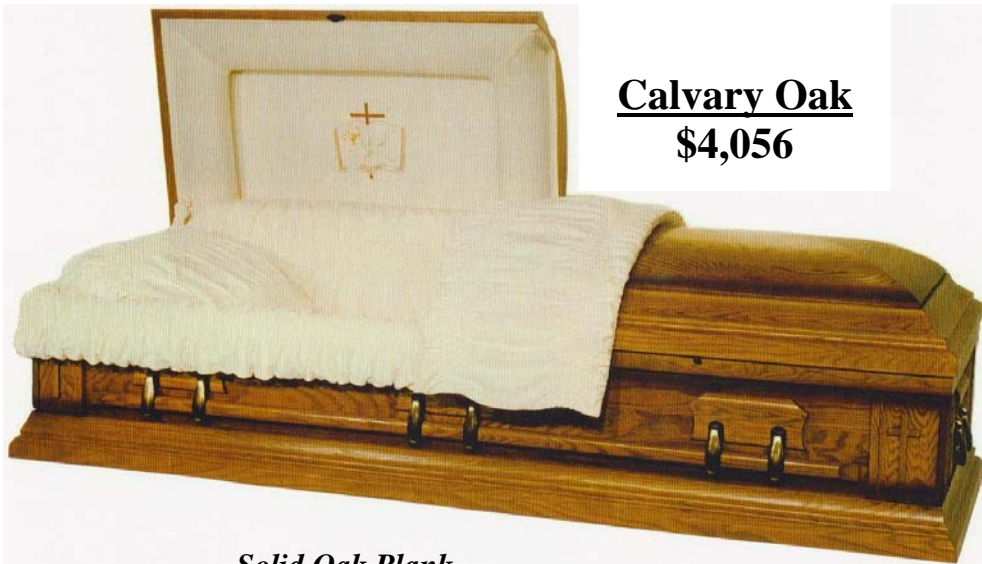

## Caskets

### Solid Wooden Plank

*By Paul Casket*

Range of Prices \$6914-3190

Prices Effective November 2009

Prices subject to change without notice

**Calvary Oak**  
**\$4,056**

*Solid Oak Plank  
 Oak Swing Bar Hardware  
 Cross and Bible Rosetan Saxon Crepe*